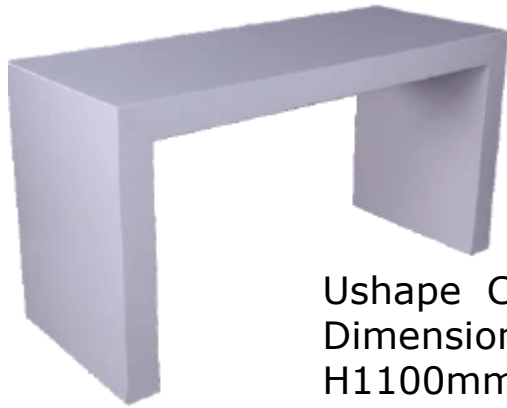

H46b Chrome and Glass Table
Dimensions-H450mm W1320mm
D685mm

Triangle Coffee table
Dimensions -
61x61x46

COCKTAIL Barstools

H33 Gelati Barstool
Brown & Red 280
Dimensions H1115mm W450mm
D400mm

H20 White Square & Chrome
Dimensions H690mm W360mm D360mm

H30 Komora Barstool
Dimensions H1075mm W400mm D480mm

Belle blue barstool
Dimensions- H1143mm W467mm
D546,1mm

H20 Asteroid barstool-Ivory
Dimensions-H810mm W420mm
D390mm

COCKTAIL Barstools

P21 Grace Barstool
Dimension H876mm
W501mm D501mm

H98b Zebrano Barstool
Dimension H800mm W400mm D360mm

H29 Divo Barstool
Dimension H750mm W430mm
D400mm

H11 Frog barstool -Available in various
colours
Dimensions- H750mm W390mm D330mm

Bordeaux Barstool-
Charcoal

H27 Aluminium Barstool
Dimensions H970mm W415mm D380mm

COCKTAIL Tables

Ushape Cocktail table
Dimensions-
H1100mm W1800mm
D600

H21 Waterfall barstool
Dimensions-33x35x88

H34 Cocktail table
Round Silver top
Round top
Dimensions-H1110mm
D600mm