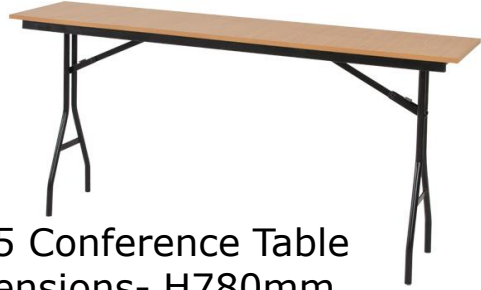

Pyramid glass cocktail
table
Dimensions -H580mm
D580mm

P30 Buttercup
Barstool
Dimension -H876mm
D400mm

Regis Barstool
Dimensions H1080 W370
D520

P22 Imani barstool
Dimensions H650mm
W350mm D350mm

DINING Furniture

H07 Bellissima Chair
Dimension H1010mm W460mm D510mm

P02 Grey dining Chair
Dimensions- W440mm H930mm
D545mm

Plinth dining table
Dimensions L2400mm
W12200

H115 Steel trestle table
Dimensions H750mm W1800mm
D740mm

CONFERENCE Furniture

H125 Conference Table
Dimensions- H780mm
W1805mm D405mm

H01b Office Chair
Dimensions- H800mm
W420mm D390mm

H01a Office Chair
Silver frame
Black Frame
Dimensions- H860mm
W445 D575

Java High back chair
Dimensions H1040mm W480mm D455