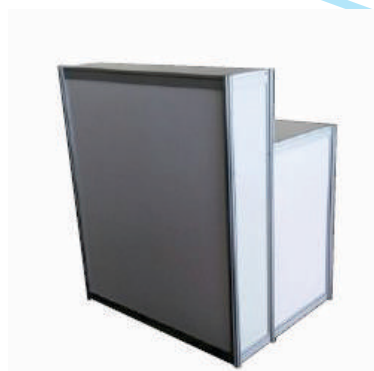

## — Display Units

140cm H

Smart Brochure Holder  
FD002

140cm H

Zig-Zag Brochure Holder - Black  
FD003 - B

140cm H

Zig-Zag Brochure Holder - White  
FD003 - W

54 x 94 x 100cm h

Glass Top Counter  
FD005

54 x 94 x 200cm h

Double Glass Showcase  
FD006

54 x 54 x 200cm h

Single Tall Showcase  
FD007

## — Counters & Plinths

54 x 94 x 120cm h

\* Custom Step Down Counter  
CP904

54 x 94 x 120cm h

System Step Down Counter  
CP904

54 x 94 x 100cm h

Lockable Cupboard  
CP905